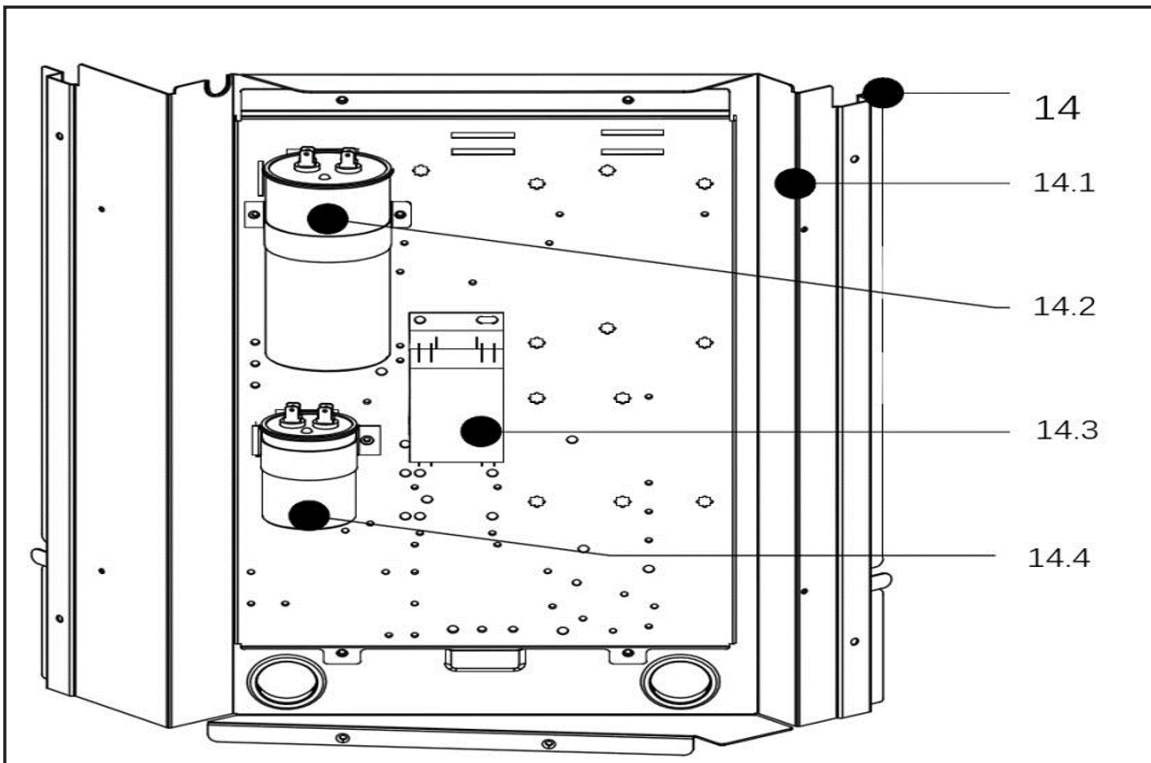

## Split System Air Conditioner

RSA1460S1A  
Parts List

EX_ID	Spare Parts Code	Part Name(EN)	Qty.	Recommend store spare parts
1.1	12223000A02870	Side panel assembly	2	
1.2	12223000A02929	Side panel assembly	2	
2	12223000002572	Side panel assembly	3	
3	12200104000038	Axial Flow Fan	1	
4	11002012000741	Single phase asynchronous motor	1	
5	12227700003729	Top Cover	1	
6	11301002000001	Stainless steel bolts	8	
7	12223000001094	Top cover assembly	1	
8	15823000004788	Condenser ass'y	1	
9	15423000005739	High pressure valve ass'y	1	
9.1	15500206000018	Block valve	1	
10	15423000005741	Discharge pipe ass'y	1	
10.1	17400516000032	Pressure switch	1	
11	15423000004821	Stop valve ass'y	1	
11.1	15500206000017	Bar-Stock Service Valve	1	
12	12223000005894	Base assembly	1	
13	11102010000369	Fixed Speed Scroll compressor	1	
14	17223000002290	E-part box assembly	1	
14.1	12223100000267	Installation plate of electric parts subassembly	1	
14.2	17400103000133	Capacitor	1	
14.3	11203502000032	AC contactor	1	
14.4	17400103000151	Capacitor	1	
15	12223100000240	Clapboard assembly	1	
16	12223000A05994	Side panel assembly	1	