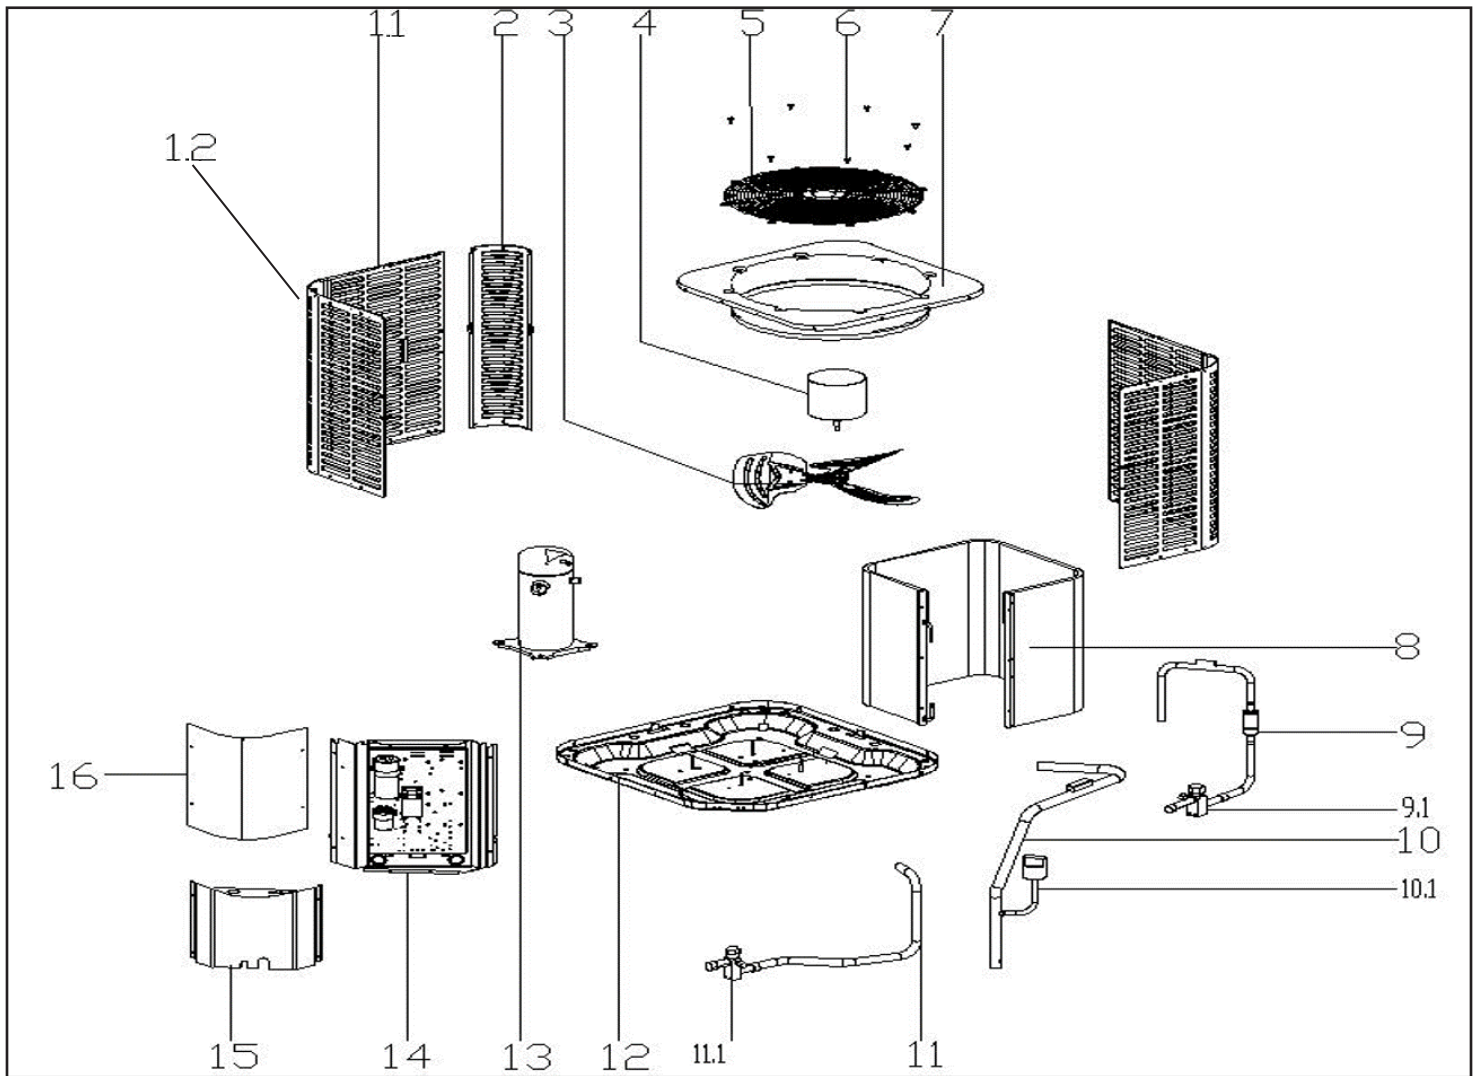

## Split System Air Conditioner

RSA1460S1A  
Parts List

EX_ID	Spare Parts Code	Part Name(EN)	Qty.	Recommend store spare parts
1.1	12223000A02870	Side panel assembly	2	
1.2	12223000A02929	Side panel assembly	2	
2	12223000002572	Side panel assembly	3	
3	12200104000038	Axial Flow Fan	1	
4	11002012000741	Single phase asynchronous motor	1	
5	12227700003729	Top Cover	1	
6	11301002000001	Stainless steel bolts	8	
7	12223000001094	Top cover assembly	1	
8	15823000004788	Condenser ass'y	1	
9	15423000005739	High pressure valve ass'y	1	
9.1	15500206000018	Block valve	1	
10	15423000005741	Discharge pipe ass'y	1	
10.1	17400516000032	Pressure switch	1	
11	15423000004821	Stop valve ass'y	1	
11.1	15500206000017	Bar-Stock Service Valve	1	
12	12223000005894	Base assembly	1	
13	11102010000369	Fixed Speed Scroll compressor	1	
14	17223000002290	E-part box assembly	1	
14.1	12223100000267	Installation plate of electric parts subassembly	1	
14.2	17400103000133	Capacitor	1	
14.3	11203502000032	AC contactor	1	
14.4	17400103000151	Capacitor	1	
15	12223100000240	Clapboard assembly	1	
16	12223000A05994	Side panel assembly	1	